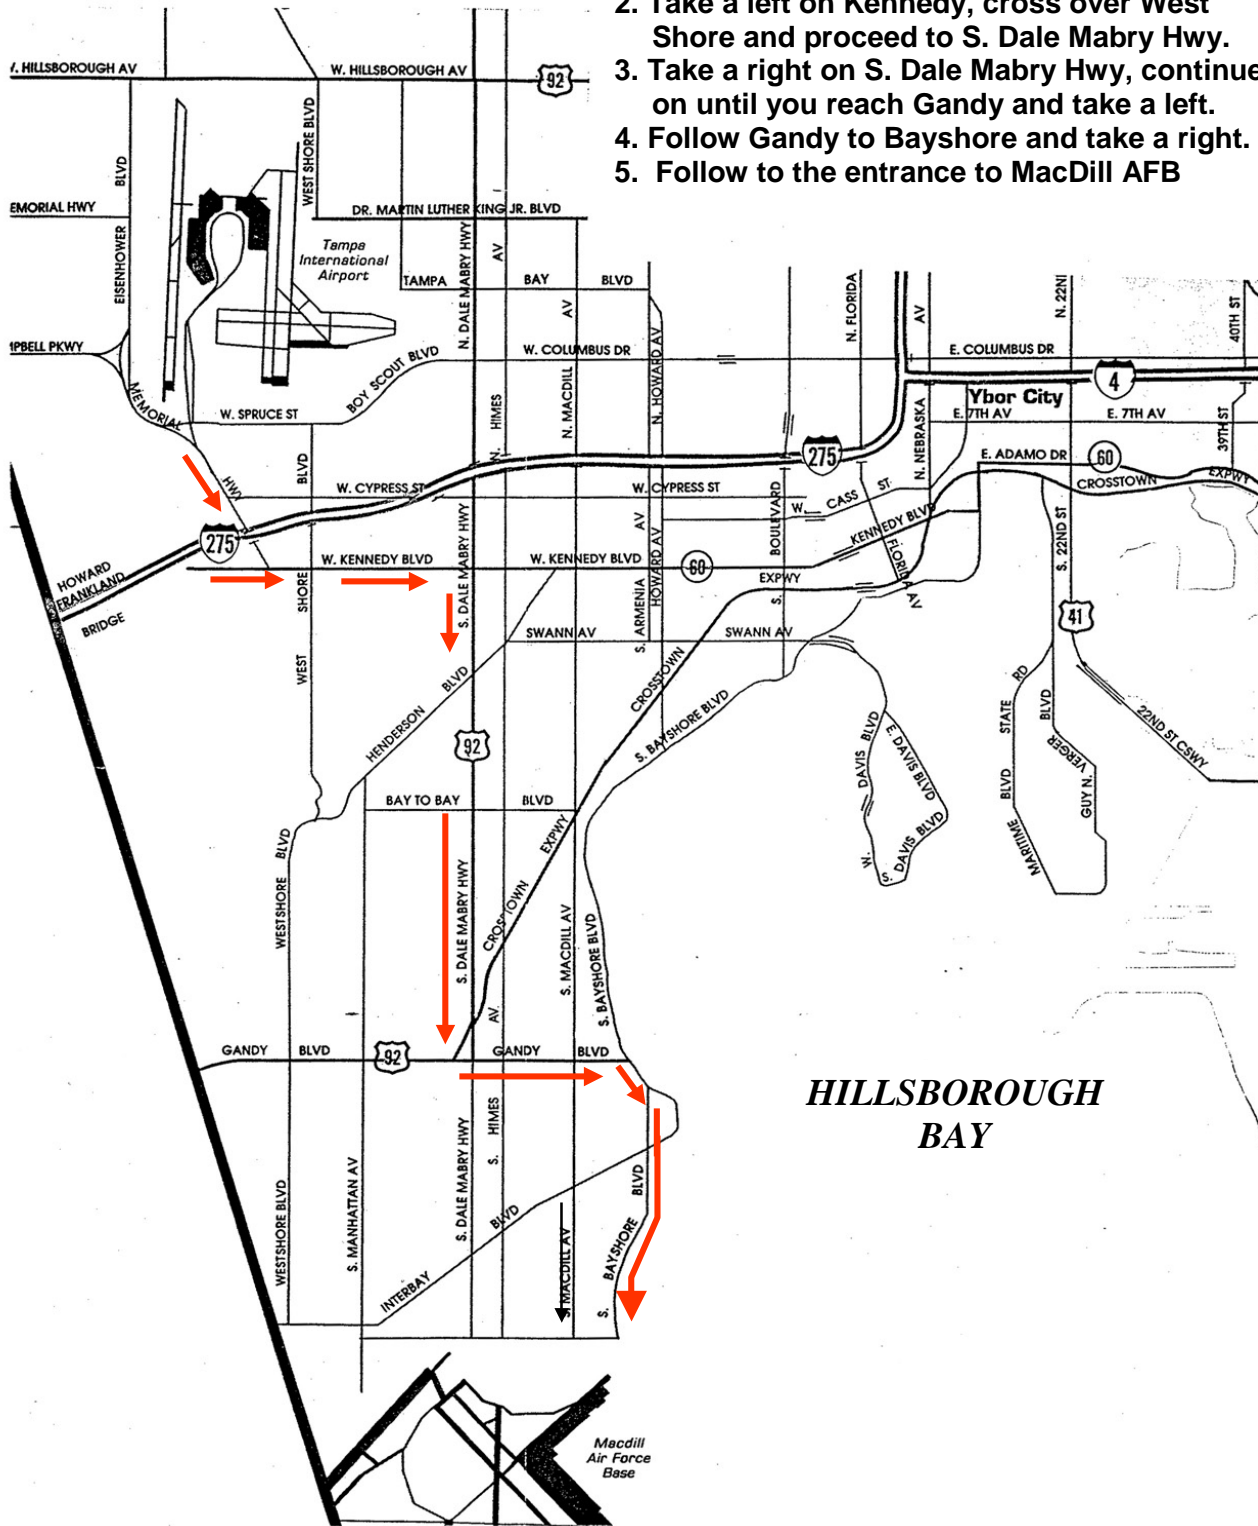

# BASE MAP

- If you do not have a valid Military ID and access to MacDill AFB, you must enter the Bayshore Gate where the security guards must have your name on the players' roster. Follow Bayshore Boulevard to the MacDill Golf Course. Additional parking is available across Golf Course road to the south.
- Tournament registration begins at 1100 hours, and the tournament will begin at 1300 hours on Tournament day. The phone number to the Golf Course Club House is 813.840.6904.

# Directions to MacDill and Bayshore Gates-MacDill

1. Follow Airport Exit signs to W. Kennedy Blvd. (Hwy 60)
2. Take a left on Kennedy, cross over West Shore and proceed to S. Dale Mabry Hwy.
3. Take a right on S. Dale Mabry Hwy, continue on until you reach Gandy and take a left.
4. Follow Gandy to Bayshore and take a right.
5. Follow to the entrance to MacDill AFB

**HILLSBOROUGH BAY**