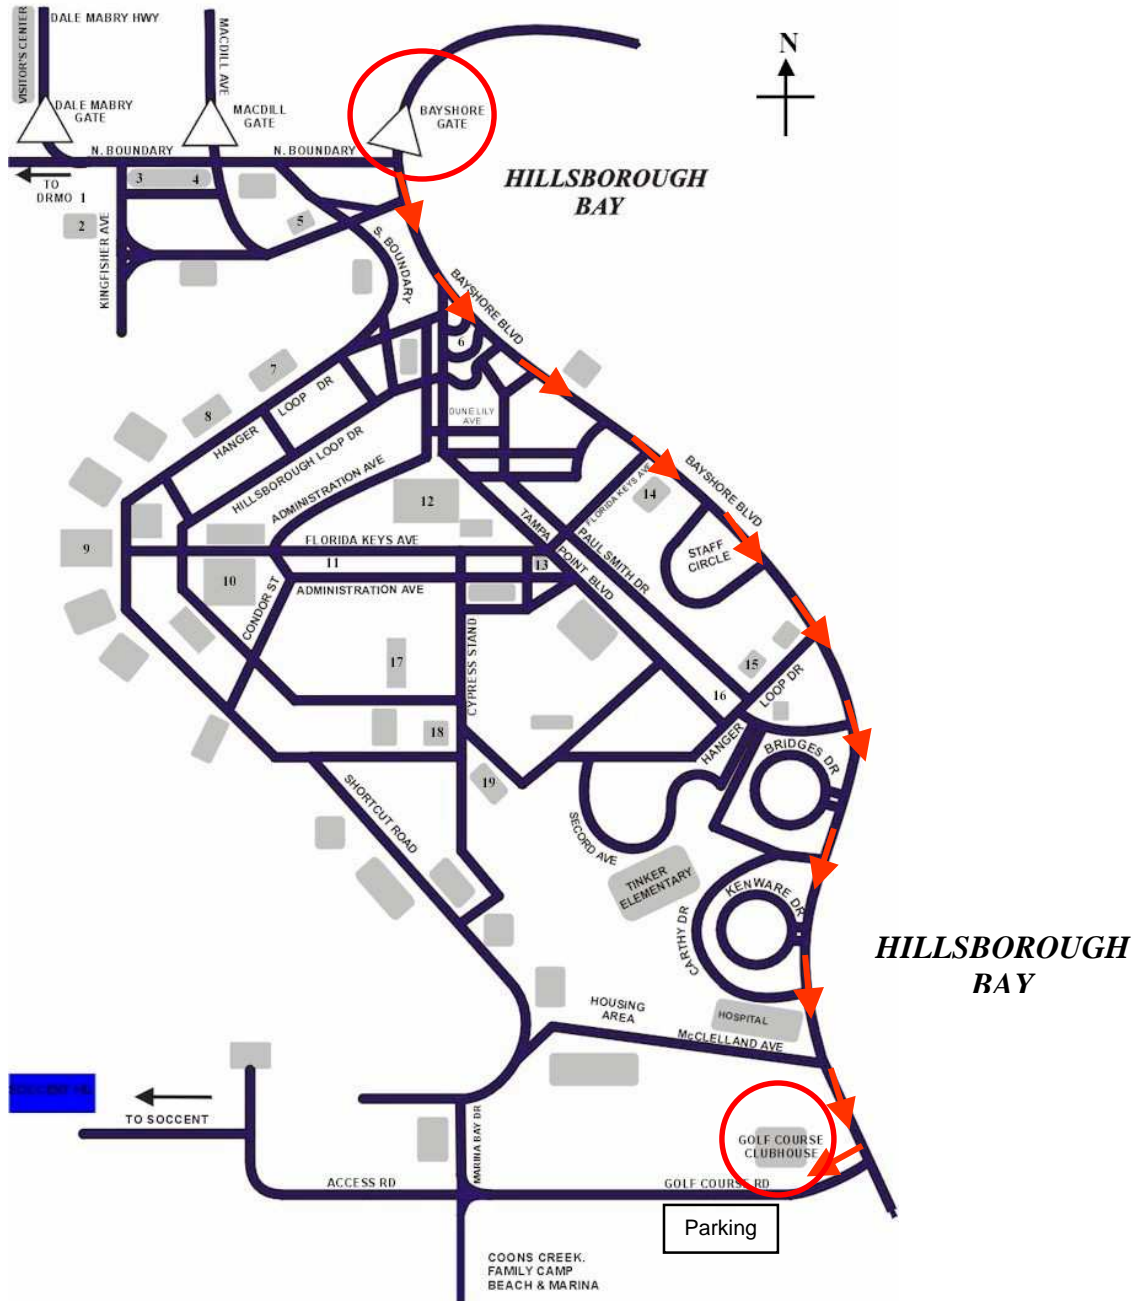

# BASE MAP

- If you do not have a valid Military ID and access to MacDill AFB, you must enter the Bayshore Gate where the security guards must have your name on the players' roster. Follow Bayshore Boulevard to the MacDill Golf Course. Additional parking is available across Golf Course road to the south.
- Tournament registration begins at 1100 hours, and the tournament will begin at 1300 hours on Tournament day. The phone number to the Golf Course Club House is 813.840.6904.

# Directions to MacDill and Bayshore Gates-MacDill

1. Follow Airport Exit signs to W. Kennedy Blvd. (Hwy 60)
2. Take a left on Kennedy, cross over West Shore and proceed to S. Dale Mabry Hwy.
3. Take a right on S. Dale Mabry Hwy, continue on until you reach Gandy and take a left.
4. Follow Gandy to Bayshore and take a right.
5. Follow to the entrance to MacDill AFB

**HILLSBOROUGH BAY**